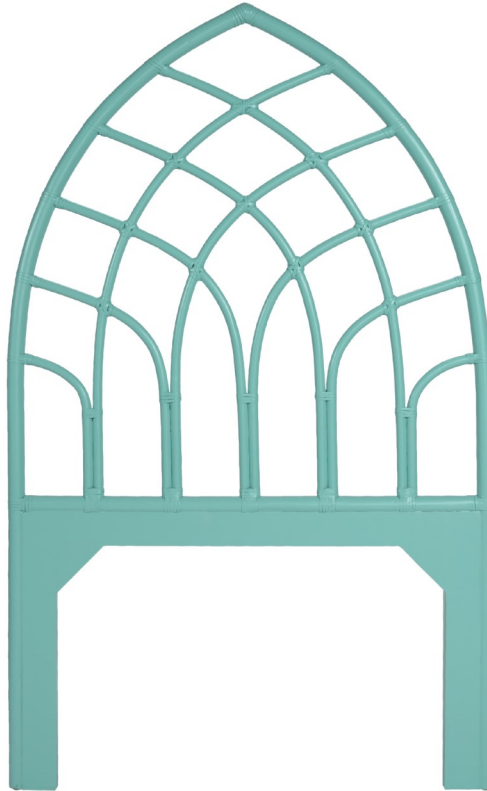

Cathedral Headboard

B4050

Cathedral Headboard

Dimensions:

AVAILABLE IN TWIN SIZE ONLY

Twin: W42" x H68"

Product Information

- Rattan construction
- Rawhide bindings
- Any finish available